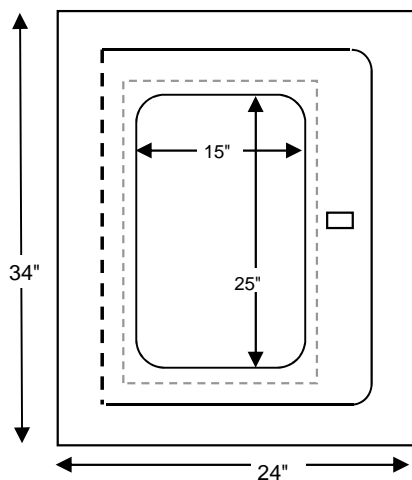

**20" X 30" X 8"**

## STANDARD CONSTRUCTION FEATURES:

- 1/2" Turnback w/ Adjustable Angles
- Stainless Steel Paddle Latch
- Full Length Piano Hinge
- Full Glass Door (16" x 26" Glass Size)
- White or Grey Baked Enamel Finish
- Universal Knockout Locations (20" & 23" Centres)

## Options:

- 304 Stainless Steel Door & Trim  
w/ Satin #4 Finish, SOSS Hinges & 3/4" Turnback
- Full Metal Door
- Break Glass Lock Front w/ Cyl. Lock

**FRONT**

**SIDE**

**TOP**

**NOTE: Knockouts are centred 3 1/2" from the back of the tub.**