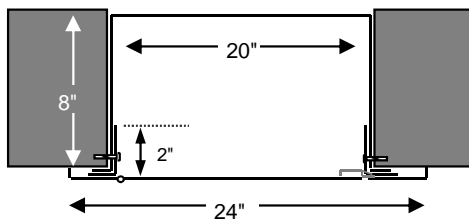

## STANDARD CONSTRUCTION FEATURES:

- 1/2" Turnback w/ Adjustable Angles
- Stainless Steel Paddle Latch
- Full Length Piano Hinge
- Full Glass Door (16" x 26" Glass Size)
- White or Grey Baked Enamel Finish
- Universal Knockout Locations (20" & 23" Centres)

## Options:

- 304 Stainless Steel Door & Trim  
w/ Satin #4 Finish, SOSS Hinges & 3/4" Turnback
- Full Metal Door
- Break Glass Lock Front w/ Cyl. Lock

**FRONT**

**SIDE**

**TOP**

**NOTE: Knockouts are centred 3 1/2" from the back of the tub.**