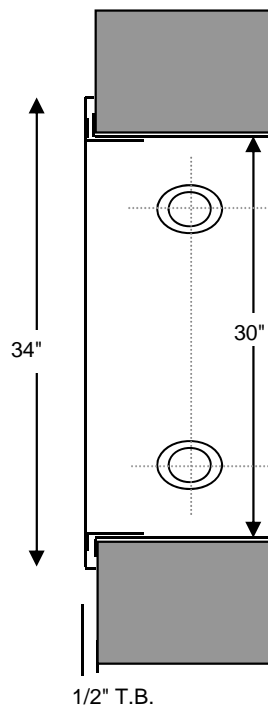

**20" X 30" X 8"**

## STANDARD CONSTRUCTION FEATURES:

- 1/2" Turnback w/ Adjustable Angles
- Stainless Steel Paddle Latch
- Full Length Piano Hinge
- Full Glass Door (16" x 26" Glass Size)
- White or Grey Baked Enamel Finish
- Universal Knockout Locations (20" & 23" Centres)

## Options:

- 304 Stainless Steel Door & Trim  
w/ Satin #4 Finish, SOSS Hinges & 3/4" Turnback
- Full Metal Door
- Break Glass Lock Front w/ Cyl. Lock

**FRONT**

**SIDE**

**TOP**

**NOTE: Knockouts are centred 3 1/2" from the back of the tub.**